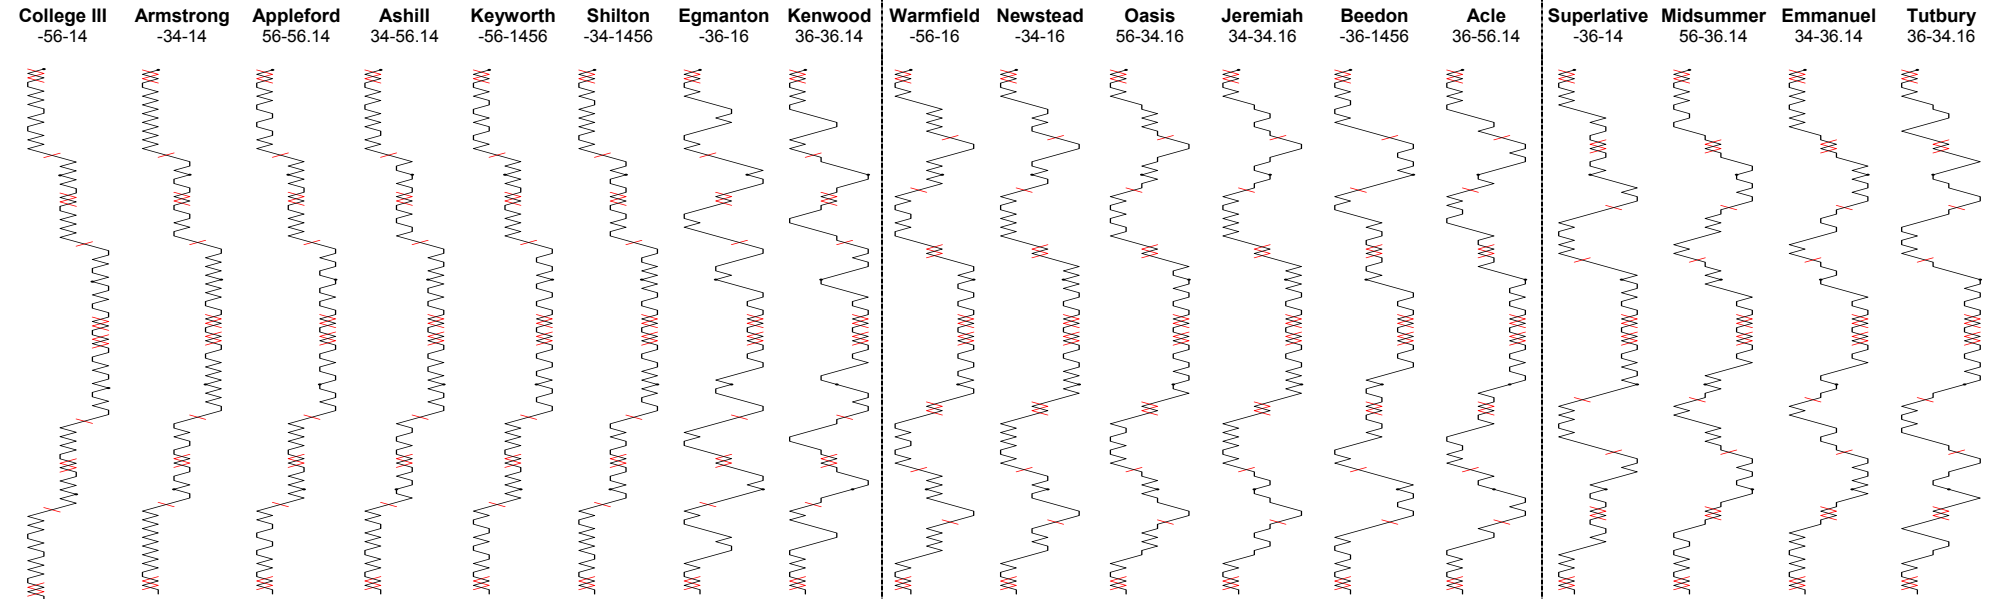

Treble-Dodging Minor Grids

OVER

-12-

UNDER

↕ reverses ↕

OVER

-56-

UNDER